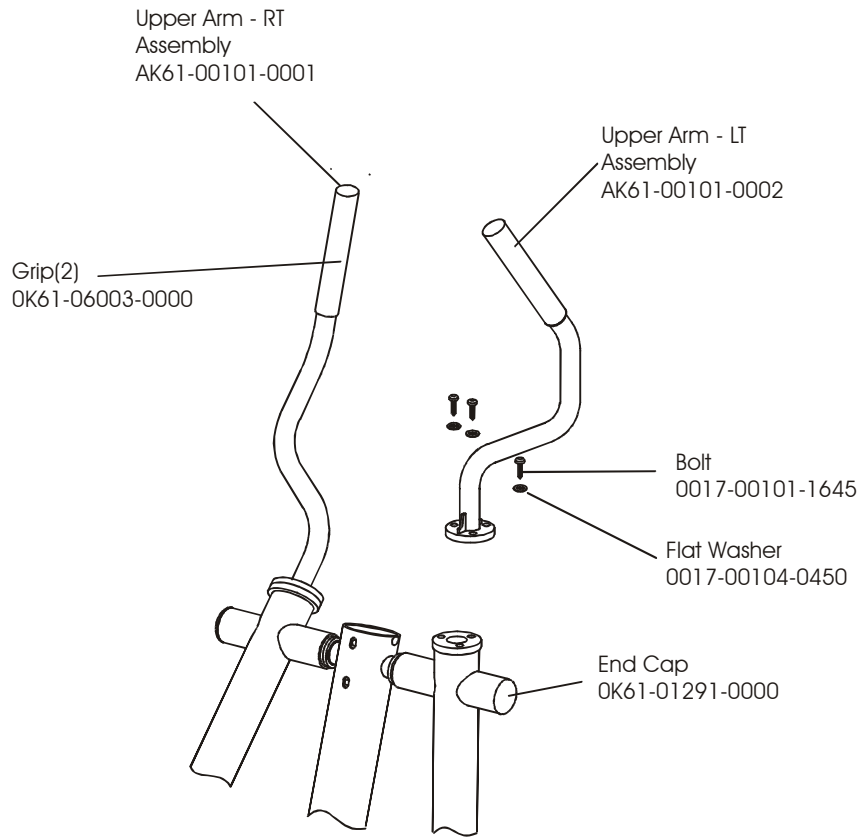

Crank Arm w/Roller Assembly

CT8500 Cross-Trainer CT85-0000-03
Final Frame Drive Linkage Assembly

S/N CTK 100000 & up

CT8500 Cross-Trainer CT85-0000-03
Anti-Lift Bracket and Outer Pedal Covers

S/N CTK 100000 & up

CT85-0000-03

S/N CTK 100000 & up

Left Pedal Assembly GK61-00002-0005,
Right Pedal Assembly GK61-00002-0006

**CT8500 Cross-Trainer
Rocker Arm Covers**

CT85-0000-03

S/N CTK 100000 & up

CT8500 Cross-Trainer
Rocker Arm Assembly

CT85-0000-03

S/N CTK 100000 & up

Rear Drive Shrouds w/Decals

CT8500 Cross-Trainer CT85-0000-03
Upper Arm / Heart Rate Assembly

S/N CTK 100000 & up

CT8500 Cross-Trainer CT85-0000-03 S/N CTK 10000 & up

Cables