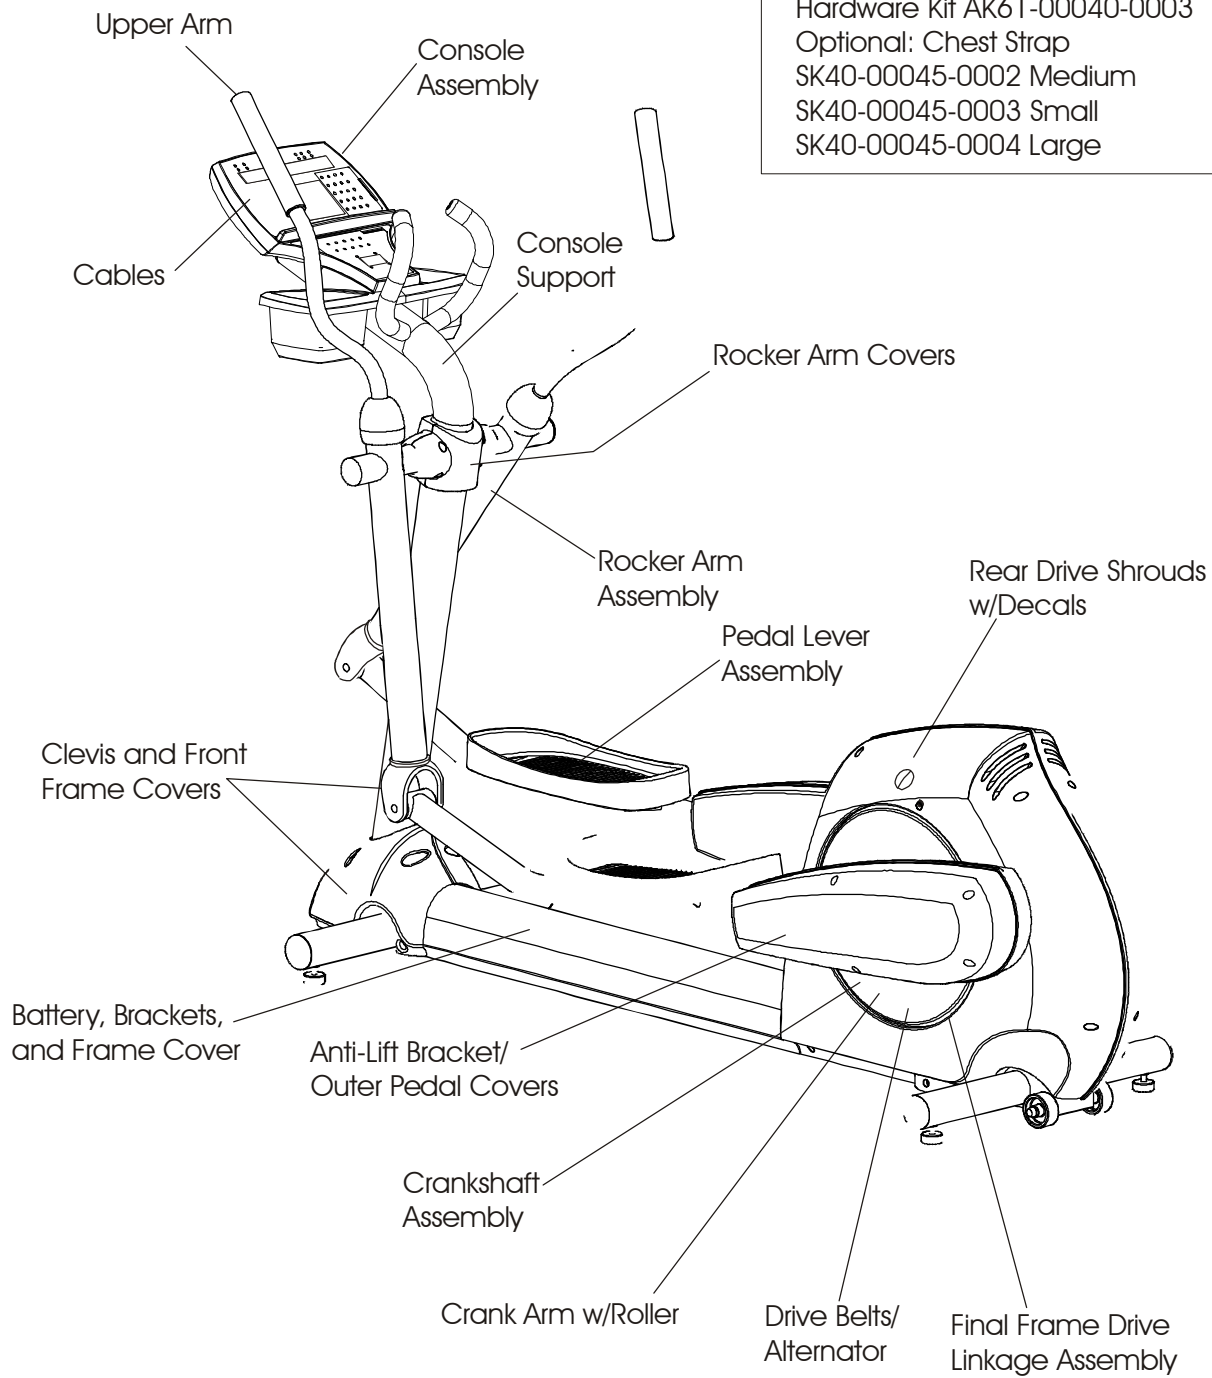

CT8500 Cross-Trainer
General Assembly

CT85-0000-03
S/N: CTK 100000 & up

Service Manual M051-00K61-A078
Operator Manual M051-00K61-A041
Installation Instructions M051-00K61-A040
Hardware Kit AK61-00040-0003
Optional: Chest Strap
SK40-00045-0002 Medium
SK40-00045-0003 Small
SK40-00045-0004 Large

Rev. 07/05/05

**CT8500 Cross-Trainer
Drive Belts and Alternator**

CT85-0000-03

S/N CTK 100000 & up

CT8500 Cross-Trainer CT85-0000-03
Console Support Assembly *Optional

S/N CTK 100000 & up

**CT8500 Cross-Trainer
Console Assembly**