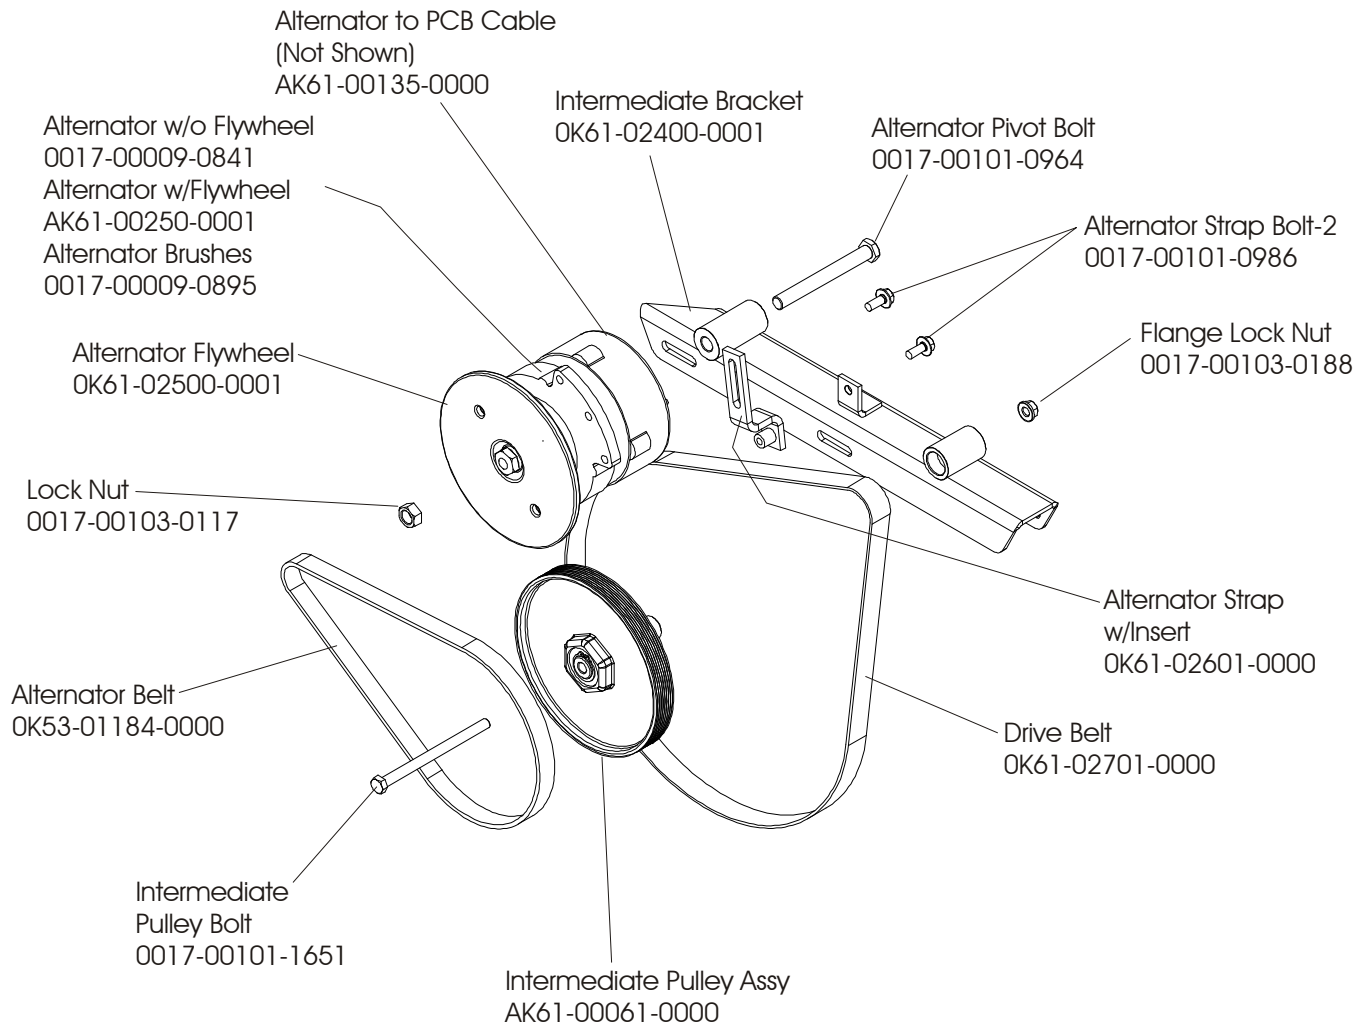

CT8500 Cross-Trainer
General Assembly

CT85-0000-03
S/N: CTK 100000 & up

Service Manual M051-00K61-A078
Operator Manual M051-00K61-A041
Installation Instructions M051-00K61-A040
Hardware Kit AK61-00040-0003
Optional: Chest Strap
SK40-00045-0002 Medium
SK40-00045-0003 Small
SK40-00045-0004 Large

Rev. 07/05/05

**CT8500 Cross-Trainer
Drive Belts and Alternator**

CT85-0000-03

S/N CTK 100000 & up

CT8500 Cross-Trainer CT85-0000-03
Console Support Assembly *Optional

S/N CTK 100000 & up

**CT8500 Cross-Trainer
Console Assembly**

Crank Arm w/Roller Assembly

CT8500 Cross-Trainer CT85-0000-03
Final Frame Drive Linkage Assembly

S/N CTK 100000 & up

CT8500 Cross-Trainer CT85-0000-03
Anti-Lift Bracket and Outer Pedal Covers

S/N CTK 100000 & up