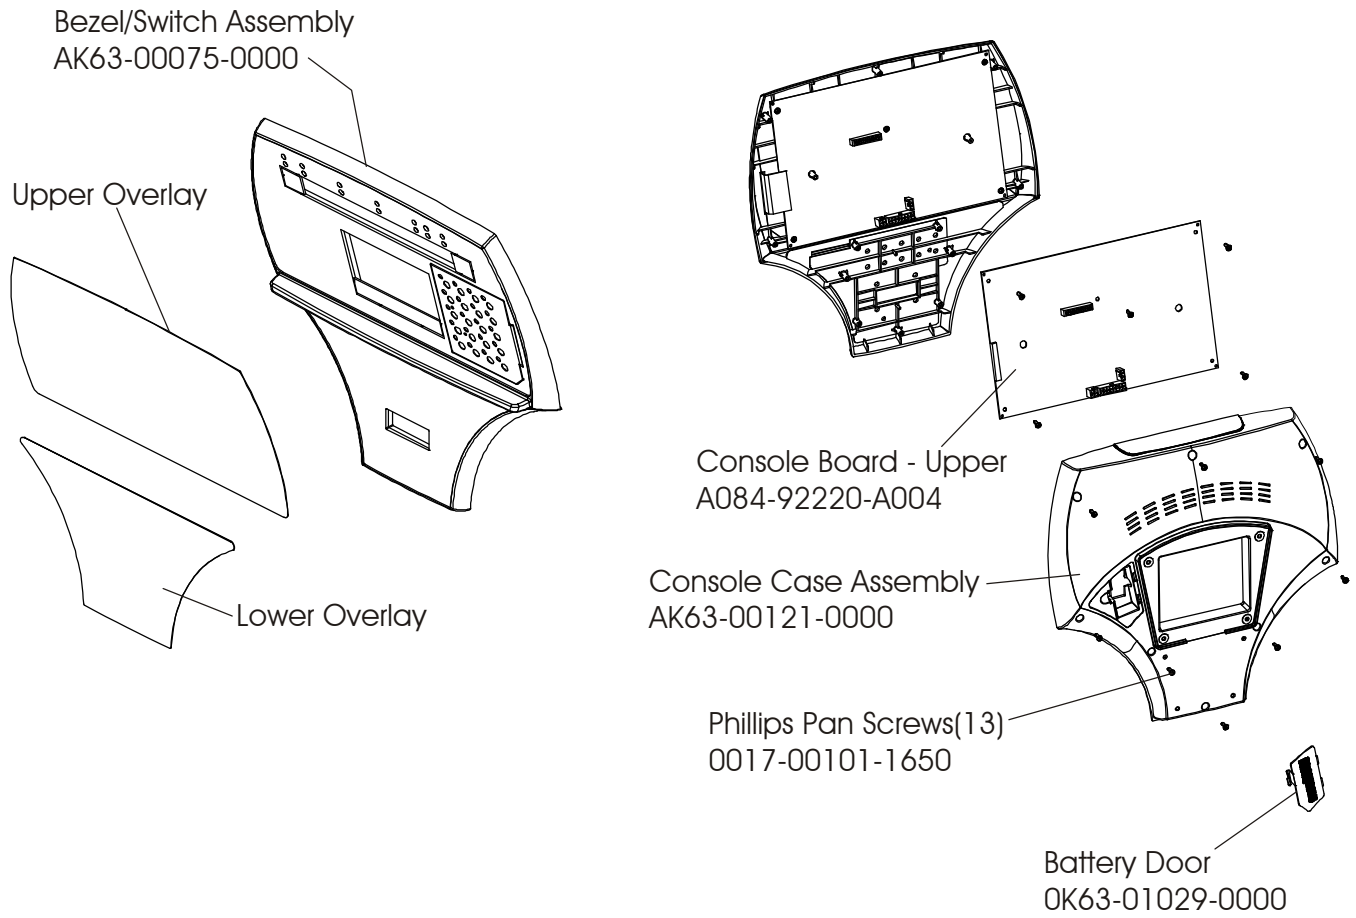

**CT8500 Cross-Trainer
Console Assembly**

CT85-0000-03

S/N CTK 100000 & up

Language	Console Assembly	Overlay Bezel	Upper Overlay	Lower Overlay
Eng/Met	AK61-00121-0001R	AK61-00122-0001	OK61-01281-0001	OK61-01315-0001
Ger/Eur	AK61-00121-0003	AK61-00122-0003 (NLA)	OK61-01281-0003	OK61-01315-0003
Spn/Eur	AK61-00121-0004 – R&R only	AK61-00122-0004 (NLA)	OK61-01281-0004(NLA)	OK61-01315-0004 (NLA)
Jap/Met	AK61-00121-0006 – R&R only	AK61-00122-0006 (NLA)	OK61-01281-0006 (NLA)	OK61-01315-0006 (NLA)
Frn/Eur	AK61-00121-0007 – R&R only	AK61-00122-0007 (NLA)	OK61-01281-0007	OK61-01315-0007
Itl/Eur	AK61-00121-0008 – R&R only	AK61-00122-0008 (NLA)	OK61-01281-0008 (NLA)	OK61-01315-0008 (NLA)
Dut/Eur	AK61-00121-0009 – R&R only	AK61-00122-0009 (NLA)	OK61-01281-0009	OK61-01315-0009
Por/Eur	AK61-00121-0010 – R&R only	AK61-00122-0010 (NLA)	OK61-01281-0010 (NLA)	OK61-01315-0010 (NLA)