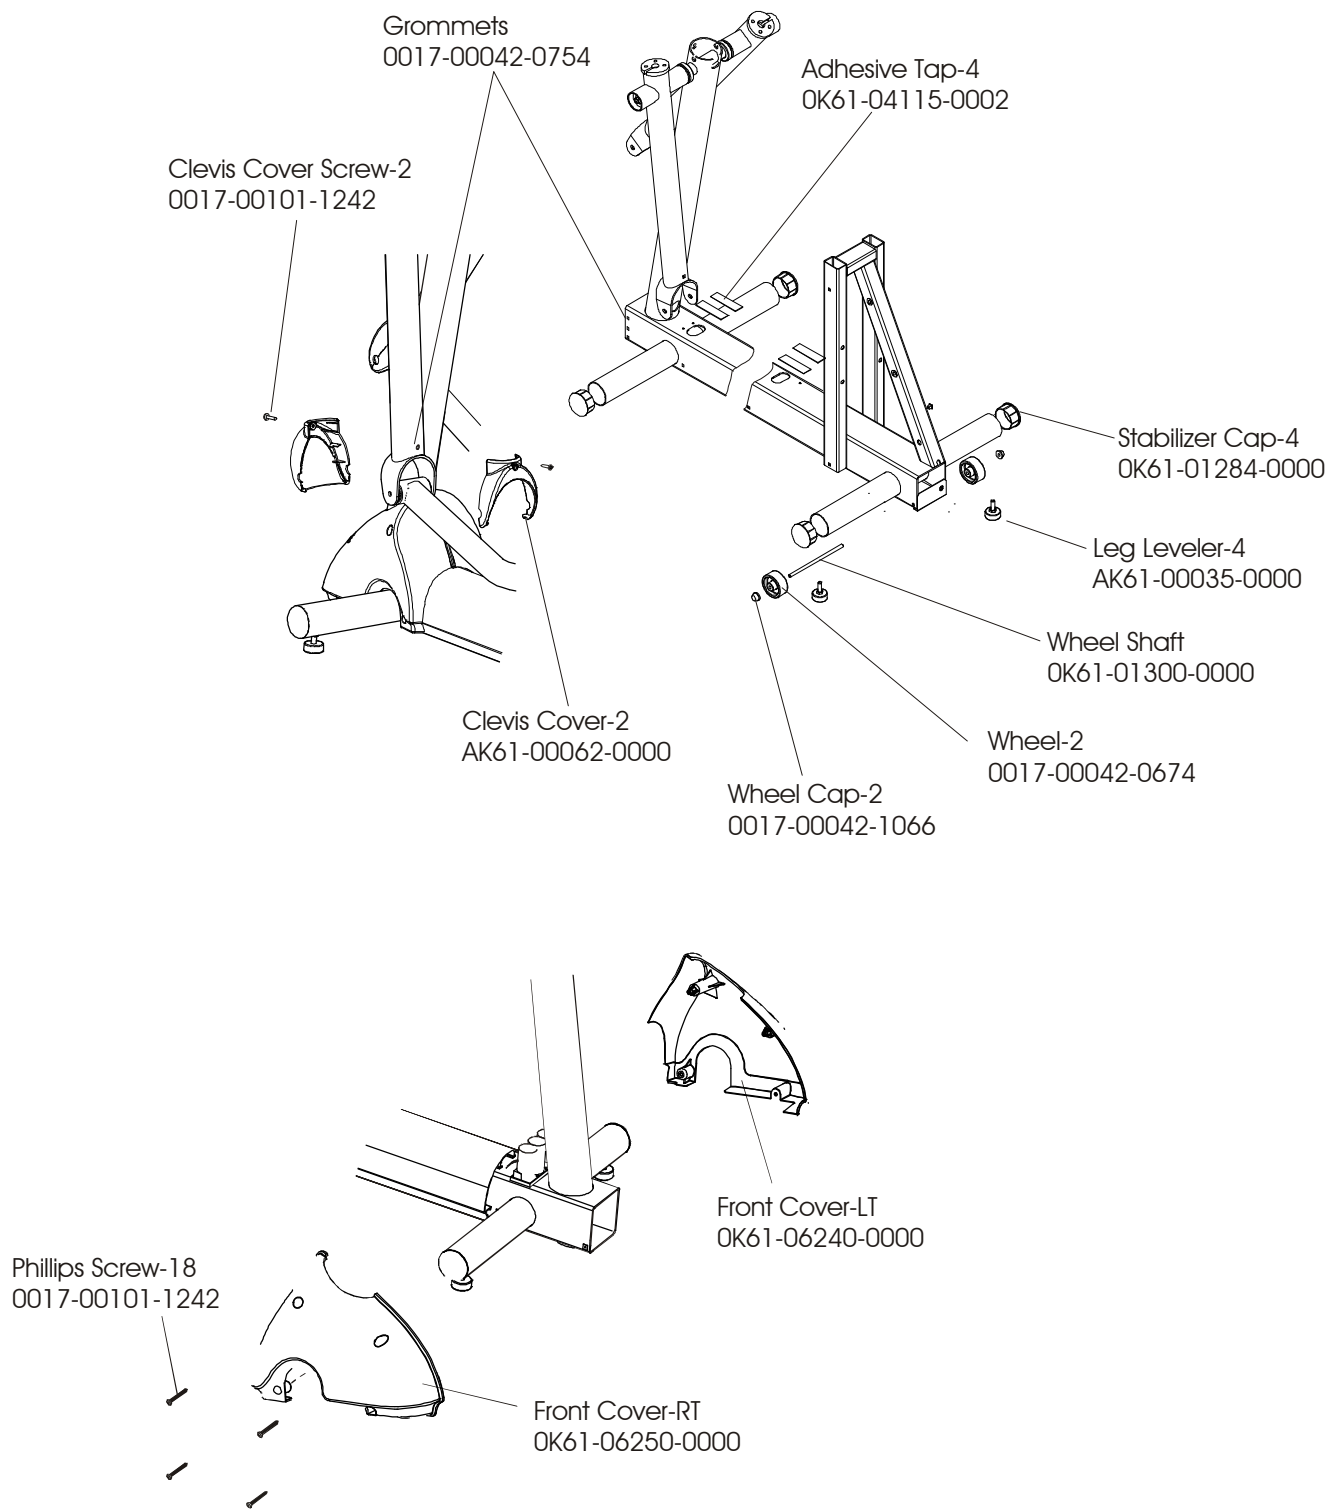

CT8500 Cross-Trainer CT85-0000-03
Clevis and Front Frame Covers

S/N CTK 100000 & up