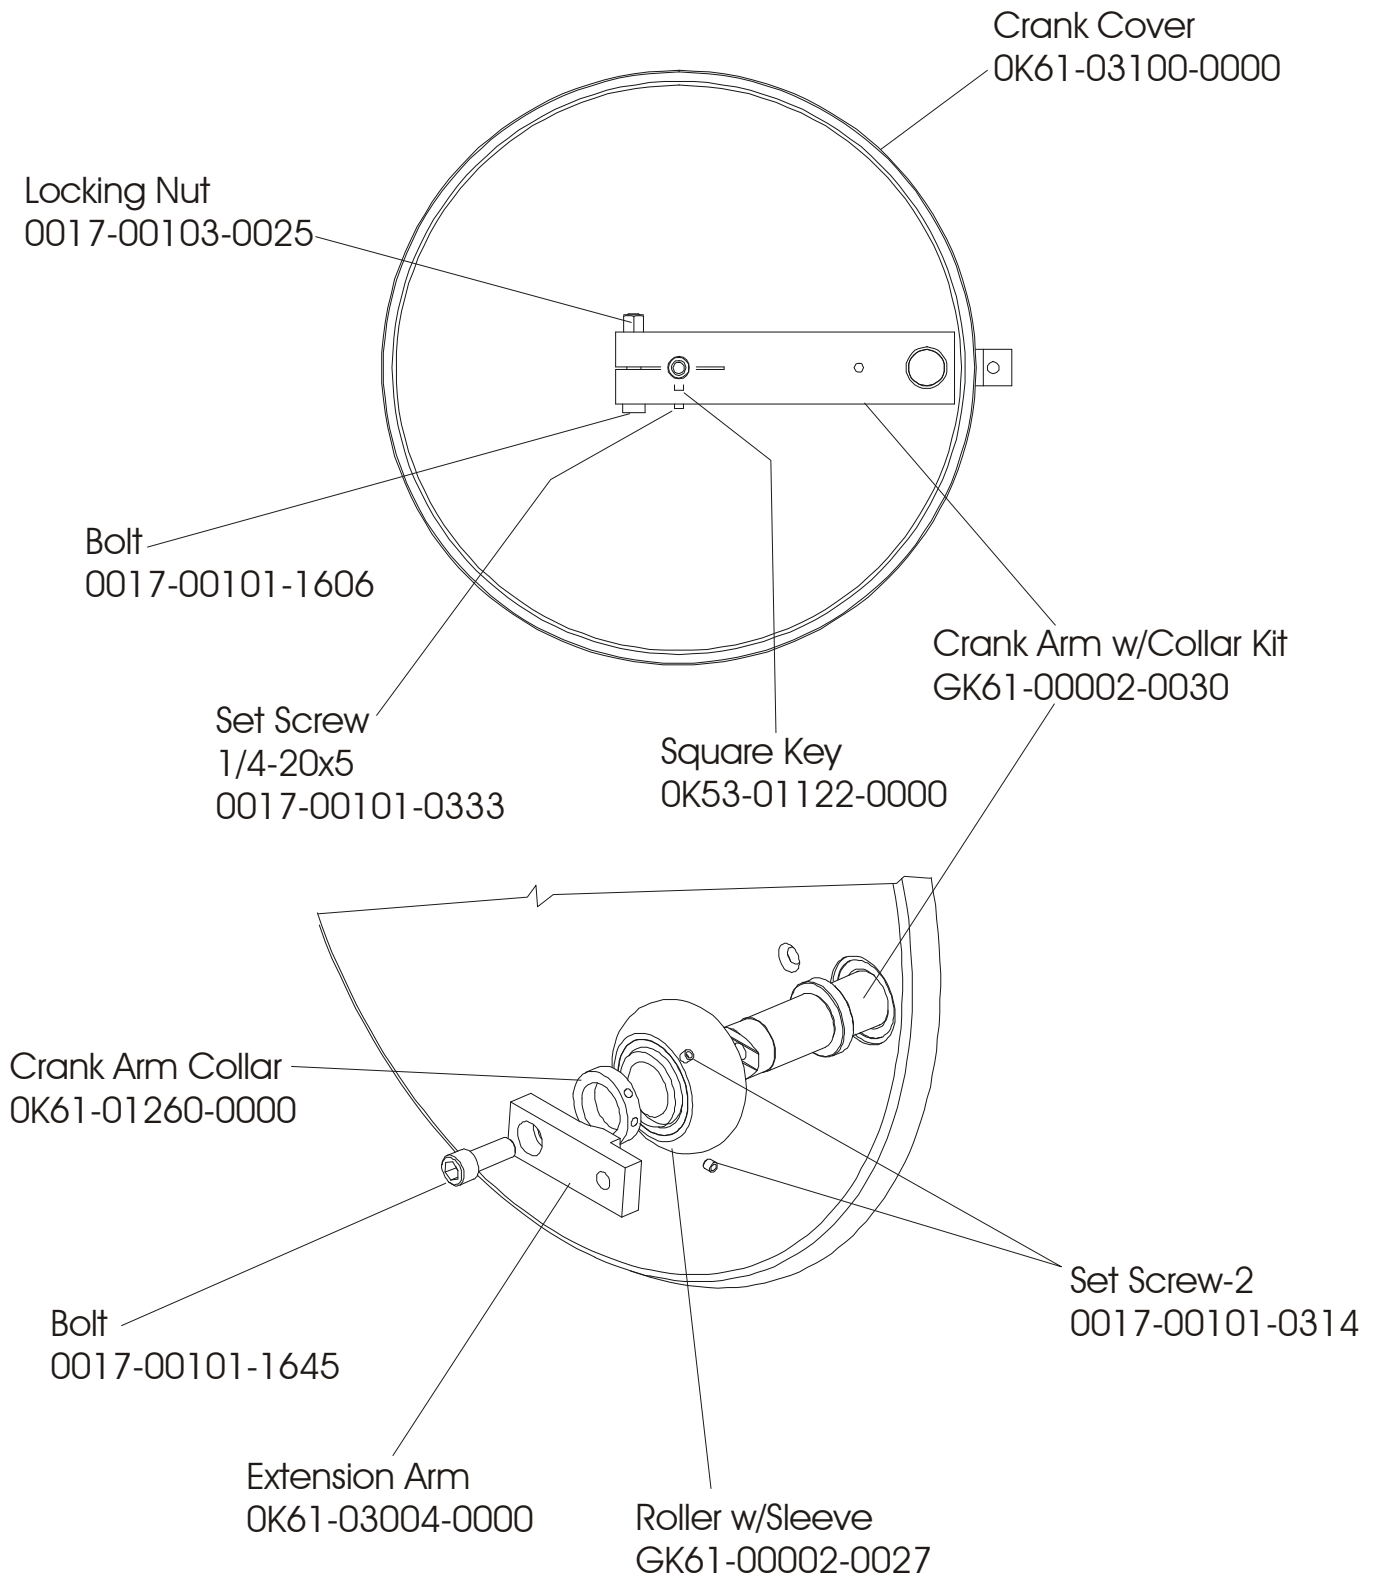

Crank Arm w/Roller Assembly