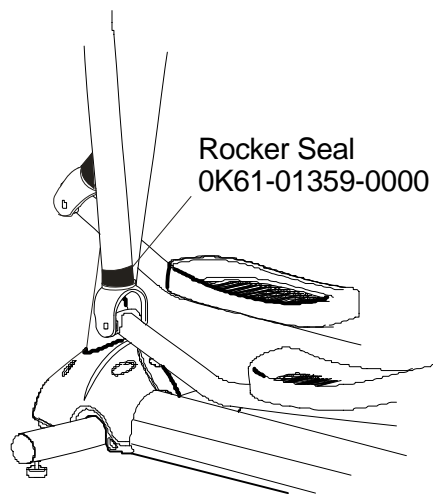

Crank Arm w/Roller Assembly

CT8500 Cross-Trainer CT85-0000-03
Final Frame Drive Linkage Assembly

S/N CTK 100000 & up

CT8500 Cross-Trainer CT85-0000-03
Anti-Lift Bracket and Outer Pedal Covers

S/N CTK 100000 & up

CT8500 Cross-Trainer CT85-0000-03
Battery, Brackets, and Frame Cover

S/N CTK 100000 & up

CT8500 Cross-Trainer CT85-0000-03
Clevis and Front Frame Covers

S/N CTK 100000 & up

CT8500 Cross-Trainer
Pedal Lever Assembly

CT85-0000-03

S/N CTK 100000 & up

Left Pedal Assembly GK61-00002-0005,
Right Pedal Assembly GK61-00002-0006

**CT8500 Cross-Trainer
Rocker Arm Covers**

CT85-0000-03

S/N CTK 100000 & up

CT8500 Cross-Trainer
Rocker Arm Assembly