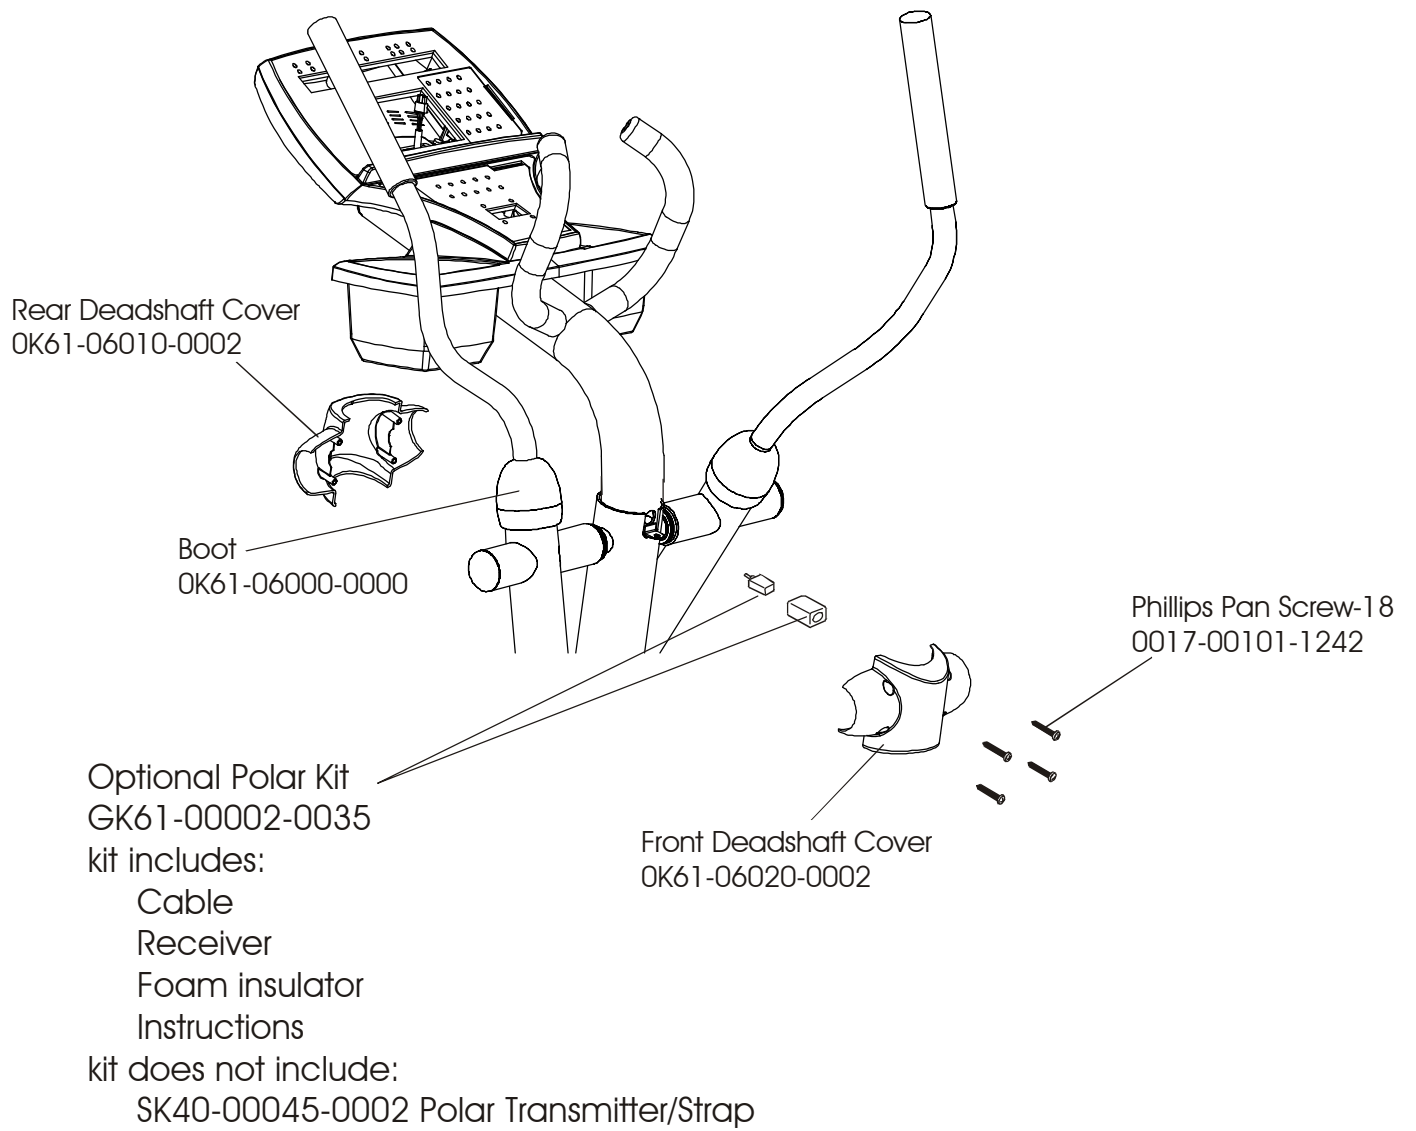

CT85-0000-03

S/N CTK 100000 & up

Left Pedal Assembly GK61-00002-0005,
Right Pedal Assembly GK61-00002-0006

**CT8500 Cross-Trainer
Rocker Arm Covers**

CT85-0000-03

S/N CTK 100000 & up

CT8500 Cross-Trainer
Rocker Arm Assembly