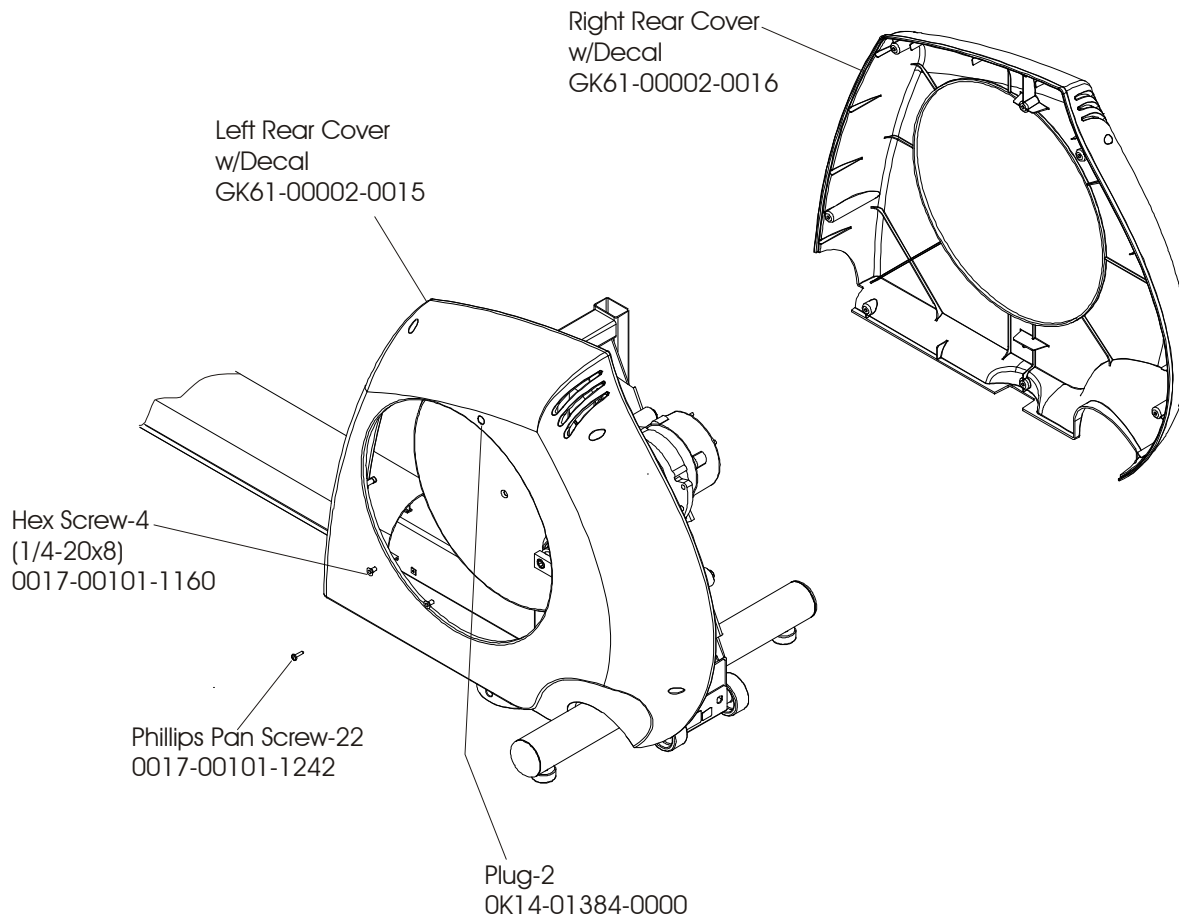

Rear Drive Shrouds w/Decals