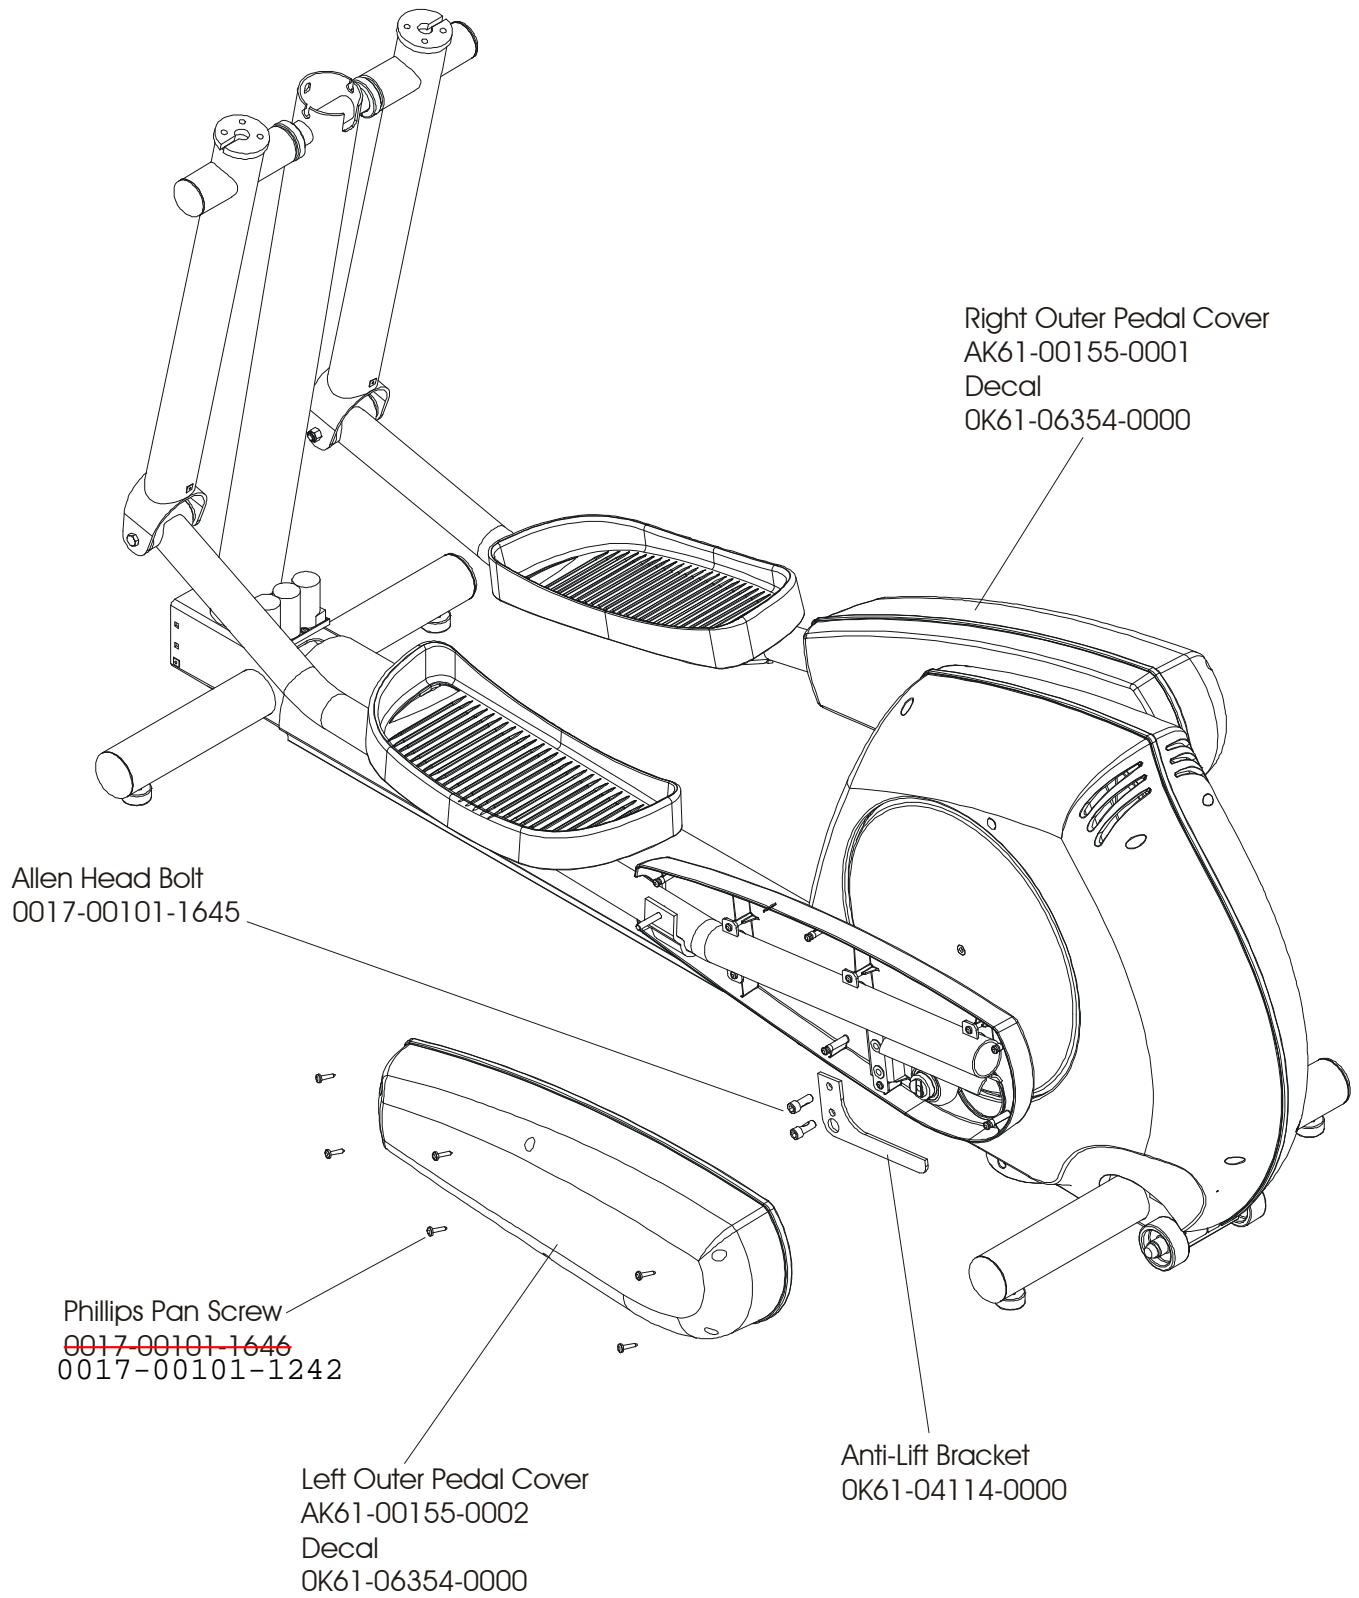

Crank Arm w/Roller Assembly

CT8500 Cross-Trainer CT85-0000-03
Final Frame Drive Linkage Assembly

S/N CTK 100000 & up

CT8500 Cross-Trainer CT85-0000-03
Anti-Lift Bracket and Outer Pedal Covers

S/N CTK 100000 & up

CT8500 Cross-Trainer CT85-0000-03
Battery, Brackets, and Frame Cover

S/N CTK 100000 & up

CT8500 Cross-Trainer CT85-0000-03
Clevis and Front Frame Covers

S/N CTK 100000 & up

CT8500 Cross-Trainer
Pedal Lever Assembly