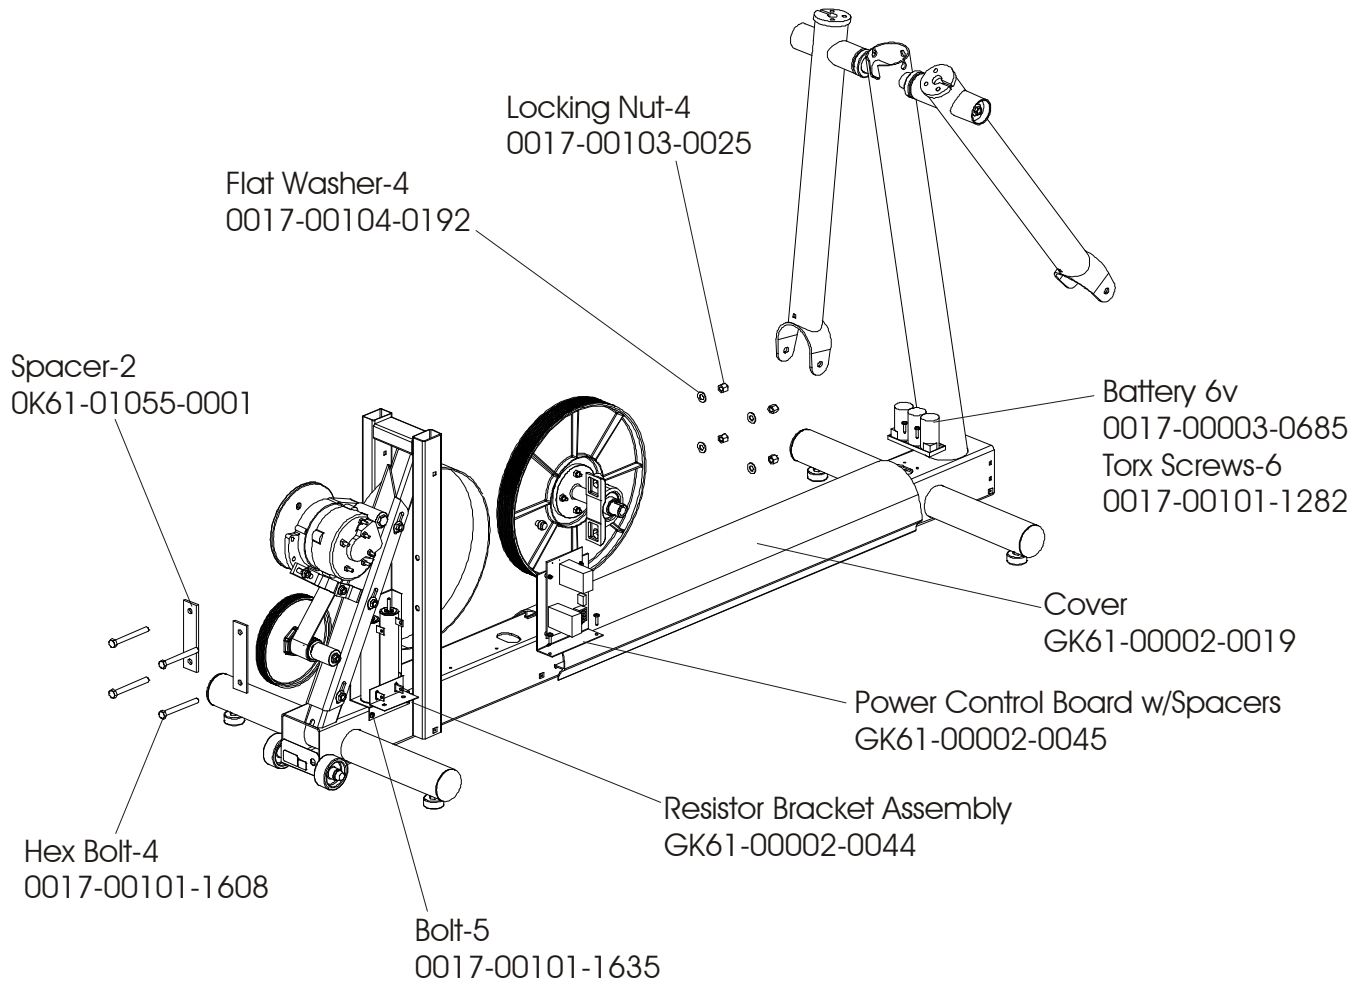

Crank Arm w/Roller Assembly

CT8500 Cross-Trainer CT85-0000-03
Final Frame Drive Linkage Assembly

S/N CTK 100000 & up

CT8500 Cross-Trainer CT85-0000-03
Anti-Lift Bracket and Outer Pedal Covers

S/N CTK 100000 & up

CT8500 Cross-Trainer CT85-0000-03
Battery, Brackets, and Frame Cover

S/N CTK 100000 & up

CT8500 Cross-Trainer CT85-0000-03
Clevis and Front Frame Covers

S/N CTK 100000 & up

CT8500 Cross-Trainer
Pedal Lever Assembly