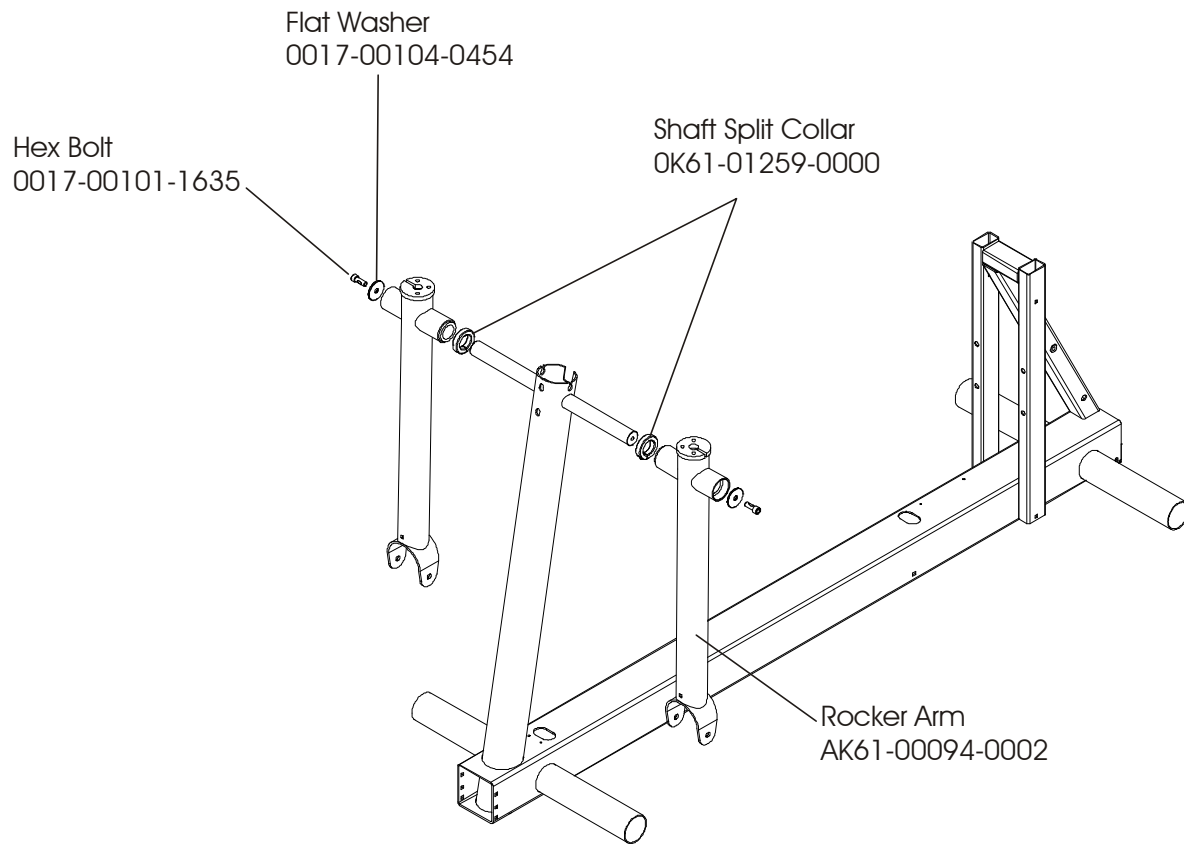

CT8500 Cross-Trainer
Rocker Arm Assembly

CT85-0000-03

S/N CTK 100000 & up