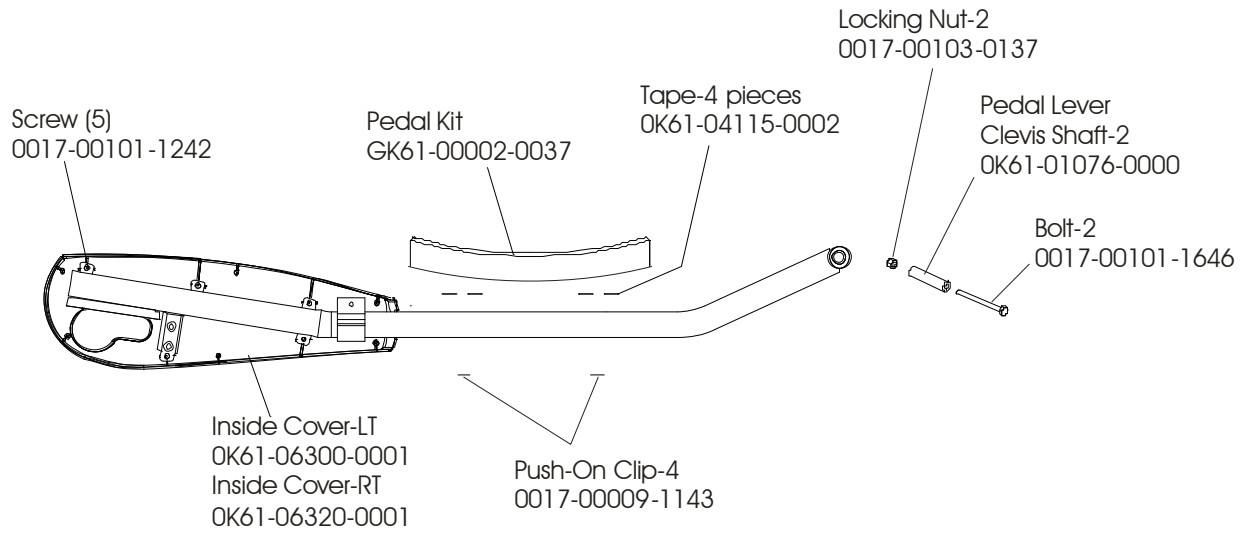

CT8500 Cross-Trainer
Pedal Lever Assembly

CT85-0000-03

S/N CTK 100000 & up

Left Pedal Assembly GK61-00002-0005,
Right Pedal Assembly GK61-00002-0006